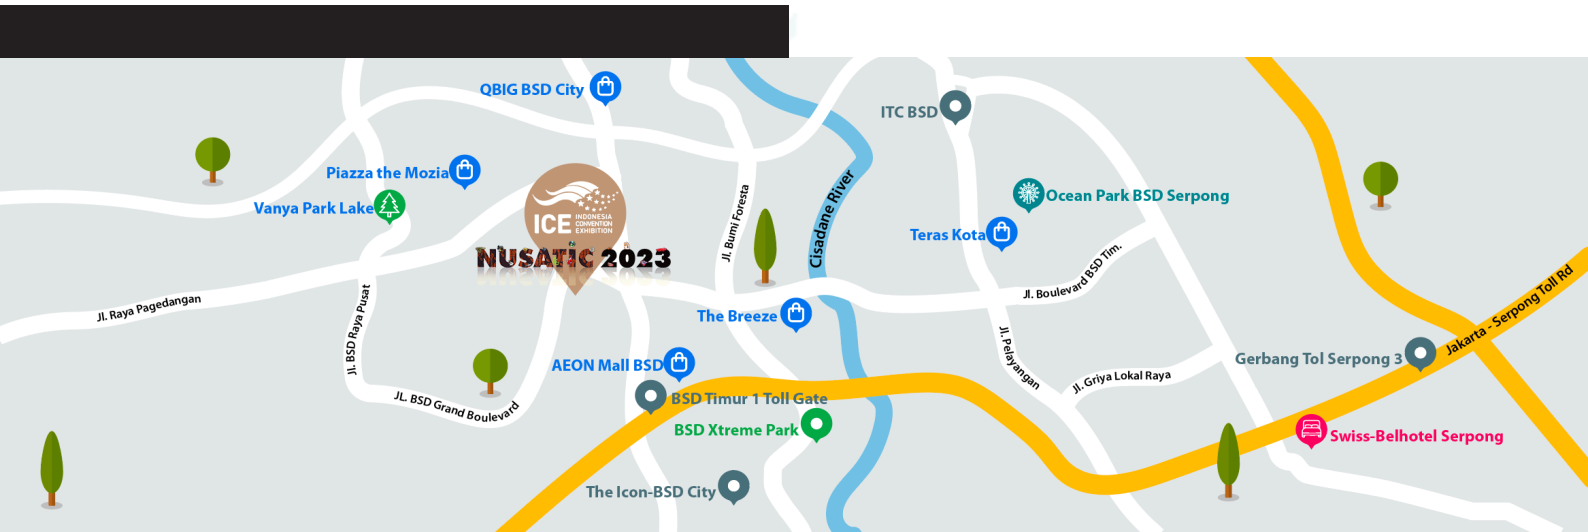

NEAR ICE BSD

HOTEL SANTIKA PREMIERE ICE BSD CITY

Jl. BSD Grand Boulevard, Pagedangan, Kec.
Pagedangan, Kabupaten Tangerang, Banten 15339
Phone: (+6221) 80634899
<https://www.mysantika.com/indonesia/tangerang/hotel-santika-premiere-ice-bsd-city>

MERCURE TANGERANG BSD CITY

Address: Cbd 55, Jl. Edutown Kavling Lot li No.8,
Pagedangan, Tangerang Regency, Banten 15339
Phone : (+6221) 50898440
<https://all.accor.com/hotel/A6P9/index.id.shtml>

IBIS STYLES SERPONG BSD CITY

Address: Kavling Taman Kota Barat Lot No.II/9, BSD
City, Kec. Cisauk, Kabupaten Tangerang, Banten 15345
Phone : (+6221) 50977677
<https://all.accor.com/hotel/B281/index.en.shtml>

HOTEL SANTIKA BSD CITY - SERPONG

WAYS TO TO
 NUSATIC
 VENUE *BY CAR*

With easy access from two major highways, Indonesia Convention Exhibition (ICE) is easy to get to by road whichever direction you are travelling from. You can drive to us via Kunciran-Serpong highway route or Jakarta (Outer Ring Road)-Serpong highway route. ICE can be reached within 35 minutes from Soekarno-Hatta International Airport. The parking area is located within the ICE that are accessible during regular business hours and events.