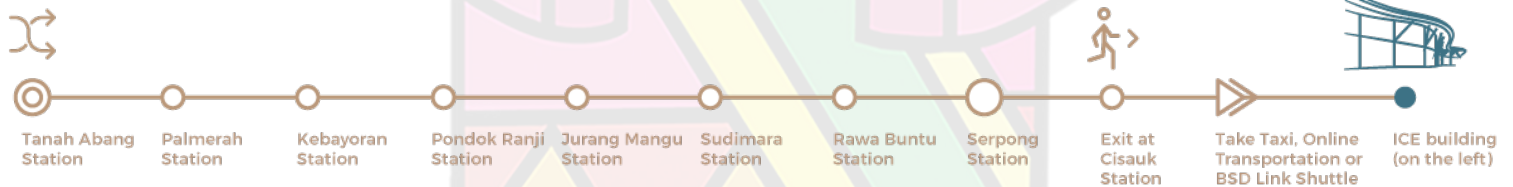

NU
SA
TIC

ICE
BSD
BSD CITY

7|8|9|10
HALL

12
to
14
JUNE
2026

NUSAPET
NUSAHORTI
2026

WAYS TO
TO BY TRAIN
NUSATIC
VENUE

The nearest station to reach Indonesia Convention Exhibition (ICE) is through Cisauk Station, where strategically located at Intermoda BSD City, an integrated transportation hub that connects Electric Commuter Train (KRL), Bus Terminal, BSD Link Shuttle Bus, and Pasar Modern Intermoda BSD. From there you can take a taxi, online transportation, or BSD Link shuttle bus to ICE.